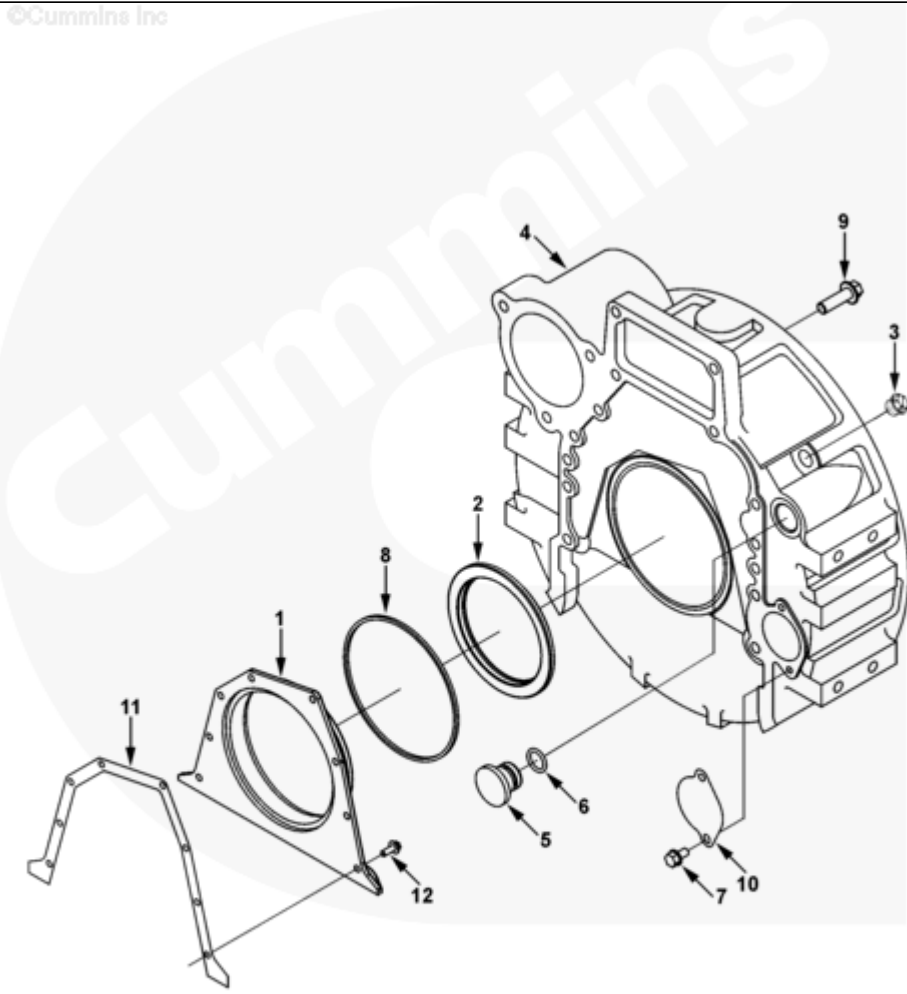

fh960ge

Cart	Ref No	Part Number	Part Description	Required	Remarks
<input type="button" value="View My Cart"/>					
		FH9306-11	Flywheel Housing		Flywheel Housing
<input type="checkbox"/>		5266599	Rear Cover	1	
<input type="checkbox"/>	1	3933384	Rear Cover	1	
<input type="checkbox"/>	2	5259499	Oil Seal	1	
<input type="checkbox"/>	3	3904181	Threaded Plug	1	3/4 - 16 UNF.
<input type="checkbox"/>	4	4993644	Flywheel Housing	1	
<input type="checkbox"/>	5	3910248	O-Ring Plug	1	
<input type="checkbox"/>	6	3910260	O-Ring Seal	1	
<input type="checkbox"/>	7	3912072	Self Tapping Metal Screw	2	M8 X 1.25 X 15.
<input type="checkbox"/>	8	3912473	Rectangular Ring Seal	1	
<input type="checkbox"/>	9	3920447	Hexagon Flange Head Cap Screw	12	M12 X 1.75 X 40.
<input type="checkbox"/>	10	3908095	Cover Plate	1	
<input type="checkbox"/>	11	3939353	Rear Cover Gasket	1	
<input type="checkbox"/>	12	3991306	Hexagon Flange Head Cap Screw	8	M8 X 1.25 X 15.
<input type="checkbox"/>		4955566	Crankshaft Seal Kit	A/R	For 6.7 Liter Engines
		2892122	Crankshaft Seal Installer	1	
<input type="checkbox"/>		4089425	Seal Installation Tool	1	
<input type="checkbox"/>	2	5259499	Oil Seal	1	